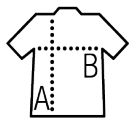

page 178

Quality

POLYESTER MESH 140
100% breathable polyester - Dry fit
Binding on collar

Style

Raglan sleeves
Longer back

Available sizes

Sizes	6 years	8 years	10 years	12 years
cm	106/116 cm	118/128 cm	130/140 cm	142/152 cm
A/B	47/35	50/37	54/40	58/43

Available colours

Packaging

Carton size : 42 x 27 x 36 cm

Weight per carton : 7.00 kg

Related products

SOL'S SPORTY WOMEN
01159